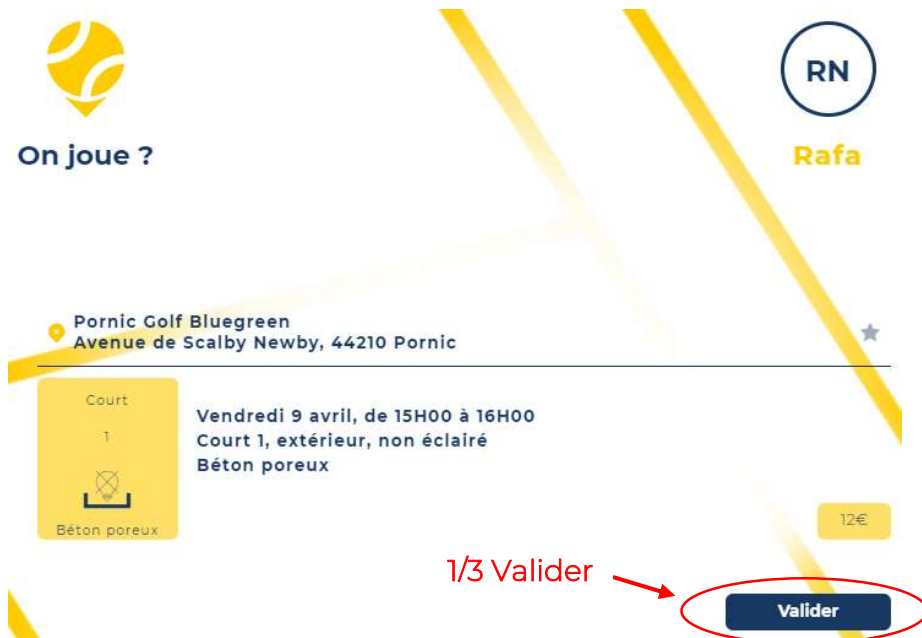

6/ Page de Confirmation et de Paiement